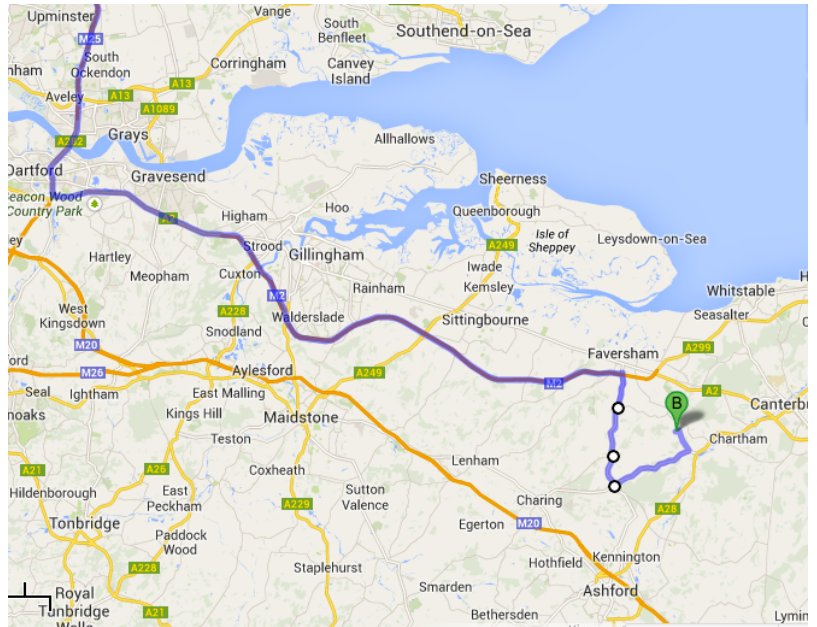

At roundabout take 5th EXIT onto **M25** ramp to M20/M23/Dartford Crossing

M25 continues onto **A282**.

Continue along **A282** through the Dartford Tunnel for 5.5 miles.

Take **A2** ramp to Canterbury and continue for 9.8 miles.

Continue onto **M2** for Dover/Channel Tunnel/Canterbury/Chatham for 25.2 miles.

At **J6**, take the **A251** EXIT to Faversham/Ashford for 0.2 miles.

Turn right onto Ashford Road / **A251** and continue to follow for 5.9 miles.

At the roundabout, take 1st EXIT onto Canterbury Road/ **A252**. Continue to follow for 4.3 miles.

TURN LEFT into New Cut Road, by Badgers Hill Farm, signed posted Selling.

Continue along New Cut Road for 1.2 miles.

BY TRAIN

The nearest railway stations:

SELLING STATION served by Southern Railway Trains is 1.5 miles away from Karimix.

Direct trains from **LONDON VICTORIA STATION** for Dover Priory.

Journey time is approximately 1.5 hours with 1 or 2 departures an hour.