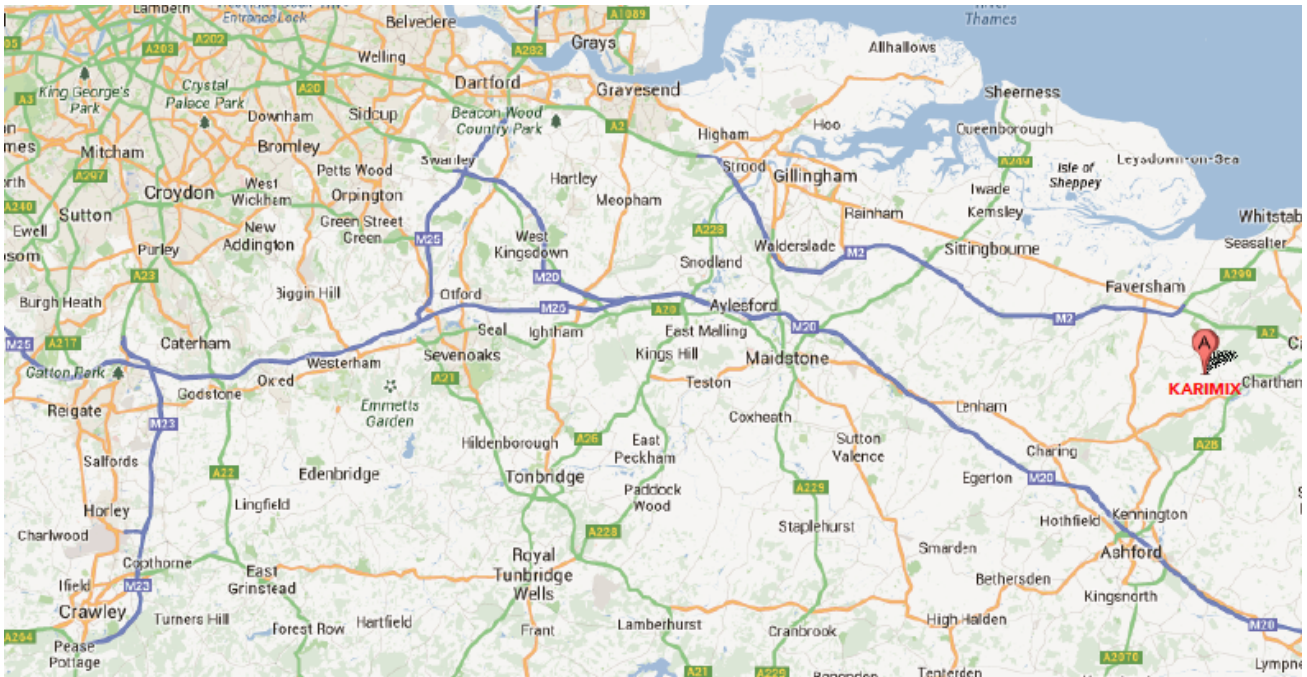

STONE STILE FARM, SHOTTENDEN LANE, SELLING, KENT ME13 9SD
T: 01227 733 878 F: 08723 315 740

Stone Stile Farm is situated off the A252 in a rural location about 1.5 miles north-east of Chilham.

DRIVING FROM THE SOUTH

TAKE **M25** anti-clockwise.

EXIT **M25 J5** to join **M26**.

M26 J3 follows into **M20**.

EXIT **M20** at **J8** (Maidstone) onto **A20** (Ashford Road) towards Lenham for 10.6 miles to a roundabout.

Take 1st EXIT into **A252** (Charing Hill continues to Canterbury Road) and follow signs towards Challock for 7.1 miles.

At roundabout take 5th EXIT onto **M25** ramp to M20/M23/Dartford Crossing

M25 continues onto **A282**.

Continue along **A282** through the Dartford Tunnel for 5.5 miles.

Take **A2** ramp to Canterbury and continue for 9.8 miles.

BY TRAIN

The nearest railway stations:

SELLING STATION served by Southern Railway Trains is 1.5 miles away from Karimix.

Direct trains from **LONDON VICTORIA STATION** for Dover Priory.

Journey time is approximately 1.5 hours with 1 or 2 departures an hour.